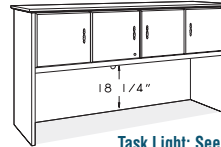

NEW!

V VENEER with Wood Tops

Single Bookcase ▲
14"d x 36"w x 56 1/2"h
50SBK \$1,885 **SP**

The five Barrington units below are **IN STOCK**, all others are **Quick Ship**

4-Drawer Lateral File ▲
21"d x 36"w x 56"h
50-2136FW4 . . . \$2,670 **SP**

2-Drawer Lateral File ▲ **S**
21"d x 35 1/4"w
50-2136FW2 . . . \$1,593

Kneespace Credenza ▲ **S**
21"d x 72"w
50-2172XW . . . \$2,690

Highback Organizer ▲ **S**
15"d x 72"w
50-1572OS \$1,968
Task Light: See page 151