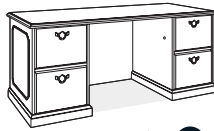

Kneespace Credenza ▲ **S**
21"d x 72"w
50-2172XW . . . $2,690