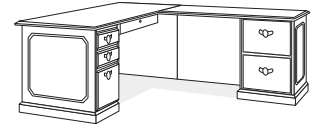

Executive Double Pedestal Desk ▲ **S**
36"d x 72"w
50-3672DW \$2,925
30"d x 66"w
50-3066DW \$2,726 **SP**

Wall Unit with Glass Doors and Closed Storage Units ▶
21"d x 101 1/2"w x 82 7/16"h
50WU \$8,562 **SP**

Queen Anne Table Desk ▶
35 3/4"d x 71 3/4"w x 29 1/2"h
50-3672TWQ \$2,392 **SP**

Storage Credenza ▶
21"d x 72"w
50-2172SW \$2,783 **SP**

W LIFETIME WARRANTY

Executive "L" Desk ▲
• Specify Left or Right
72"d x 86"w
50L \$4,407 **SP**