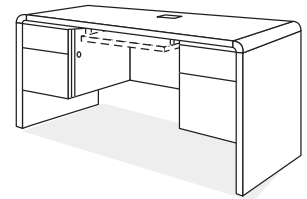

2-Drawer Lateral File ▲
20" d x 36" w
• Lock standard
• Full progressive suspensions
• Letter or Legal filing
• Drawers with handles
RA362LF \$886

4-Drawer Conference Desk ▲
• Box / File pedestals
• Lock on right pedestal
RA206DP 36" d x 72" w \$1,063
RA205DP 30" d x 60" w \$859

Single Pedestal Desk ▲
30" d x 66" w
• Specify left or right
• Lock on pedestal
RA236SP (L or R) \$939

Executive Height Return ▲
24" d x 42" w
• Box / File pedestal
• Grommet hole in top
RAF403 (L or R) \$673