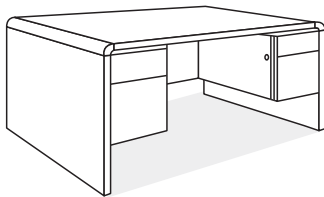

D&E Radius Series

- Laminate construction
- Solid wood radius edges
- Full progressive file drawer suspensions
- Box drawers have pencil tray

3/4 PEDESTAL

Bookcase 72" h
(Special Order)
RA372BC \$671

***Priced and styled right.
Perfect for any office or home-office.***

2-Drawer Lateral File ▲
20" d x 36" w
• Lock standard
• Full progressive suspensions
• Letter or Legal filing
• Drawers with handles
RA362LF \$886

4-Drawer Conference Desk ▲
• Box / File pedestals
• Lock on right pedestal
RA206DP 36" d x 72" w \$1,063
RA205DP 30" d x 60" w \$859

Single Pedestal Desk ▲
30" d x 66" w
• Specify left or right
• Lock on pedestal
RA236SP (L or R) \$939

Executive Height Return ▲
24" d x 42" w
• Box / File pedestal
• Grommet hole in top
RAF403 (L or R) \$673