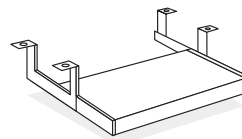

Kneespace Credenza ▲
20" d x 72" w
• Lock on right pedestal
• Grommet hole in top
RA304KSC \$1,063

Storage Credenza ▲
20" d x 72" w
• Box / File pedestals
• Sliding door with lock
RA304SSC \$1,063

Complete Executive "L" \$1,612

Hutch ▲
15" d x 68 3/4" w x 36" h
• Four hinged doors
• Center grommet for task light
• Full back with cable cutouts
RA721HT \$884

Task Light:
See page 151

Keyboard Drawer ▲ 
KS2212 \$140
(Optional)

Wood Center Drawer ▲ 
CW2414 \$157
(Optional)