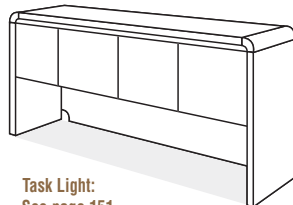

Single Pedestal Desk ▲
30" d x 66" w
• Specify left or right
• Lock on pedestal
RA236SP (L or R) \$939

Executive Height Return ▲
24" d x 42" w
• Box / File pedestal
• Grommet hole in top
RAF403 (L or R) \$673

Kneespace Credenza ▲
20" d x 72" w
• Lock on right pedestal
• Grommet hole in top
RA304KSC \$1,063

Storage Credenza ▲
20" d x 72" w
• Box / File pedestals
• Sliding door with lock
RA304SSC \$1,063

Complete Executive "L" \$1,612