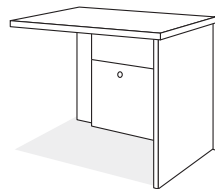

D&E Radius Series

- Laminate construction
- Solid wood radius edges
- Full progressive file drawer suspensions
- Box drawers have pencil tray

3/4 PEDESTAL

Bookcase 72" h
(Special Order)
RA372BC \$671

***Priced and styled right.
Perfect for any office or home-office.***

2-Drawer Lateral File ▲
20" d x 36" w
• Lock standard
• Full progressive suspensions
• Letter or Legal filing
• Drawers with handles
RA362LF \$886

4-Drawer Conference Desk ▲
• Box / File pedestals
• Lock on right pedestal
RA206DP 36" d x 72" w \$1,063
RA205DP 30" d x 60" w \$859

Single Pedestal Desk ▲
30" d x 66" w
• Specify left or right
• Lock on pedestal
RA236SP (L or R) \$939

Executive Height Return ▲
24" d x 42" w
• Box / File pedestal
• Grommet hole in top
RAF403 (L or R) \$673