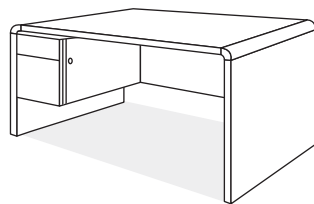

D&E Radius Series

- Laminate construction
- Solid wood radius edges
- Full progressive file drawer suspensions
- Box drawers have pencil tray

3/4 PEDESTAL

Bookcase 72" h
(Special Order)
RA372BC \$671

***Priced and styled right.
Perfect for any office or home-office.***

2-Drawer Lateral File ▲
20" d x 36" w
• Lock standard
• Full progressive suspensions
• Letter or Legal filing
• Drawers with handles
RA362LF \$886

4-Drawer Conference Desk ▲
• Box / File pedestals
• Lock on right pedestal
RA206DP 36" d x 72" w \$1,063
RA205DP 30" d x 60" w \$859

Single Pedestal Desk ▲
30" d x 66" w
• Specify left or right
• Lock on pedestal
RA236SP (L or R) \$939

Executive Height Return ▲
24" d x 42" w
• Box / File pedestal
• Grommet hole in top
RAF403 (L or R) \$673