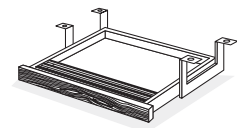

Wood Center Drawer ▲
CW2414 . . . . . $157
(Optional)