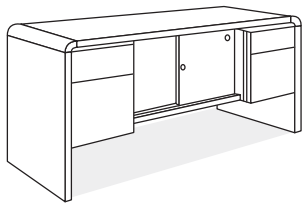

Storage Credenza ▲
20" d x 72" w
• Box / File pedestals
• Sliding door with lock
RA304SSC $1,063